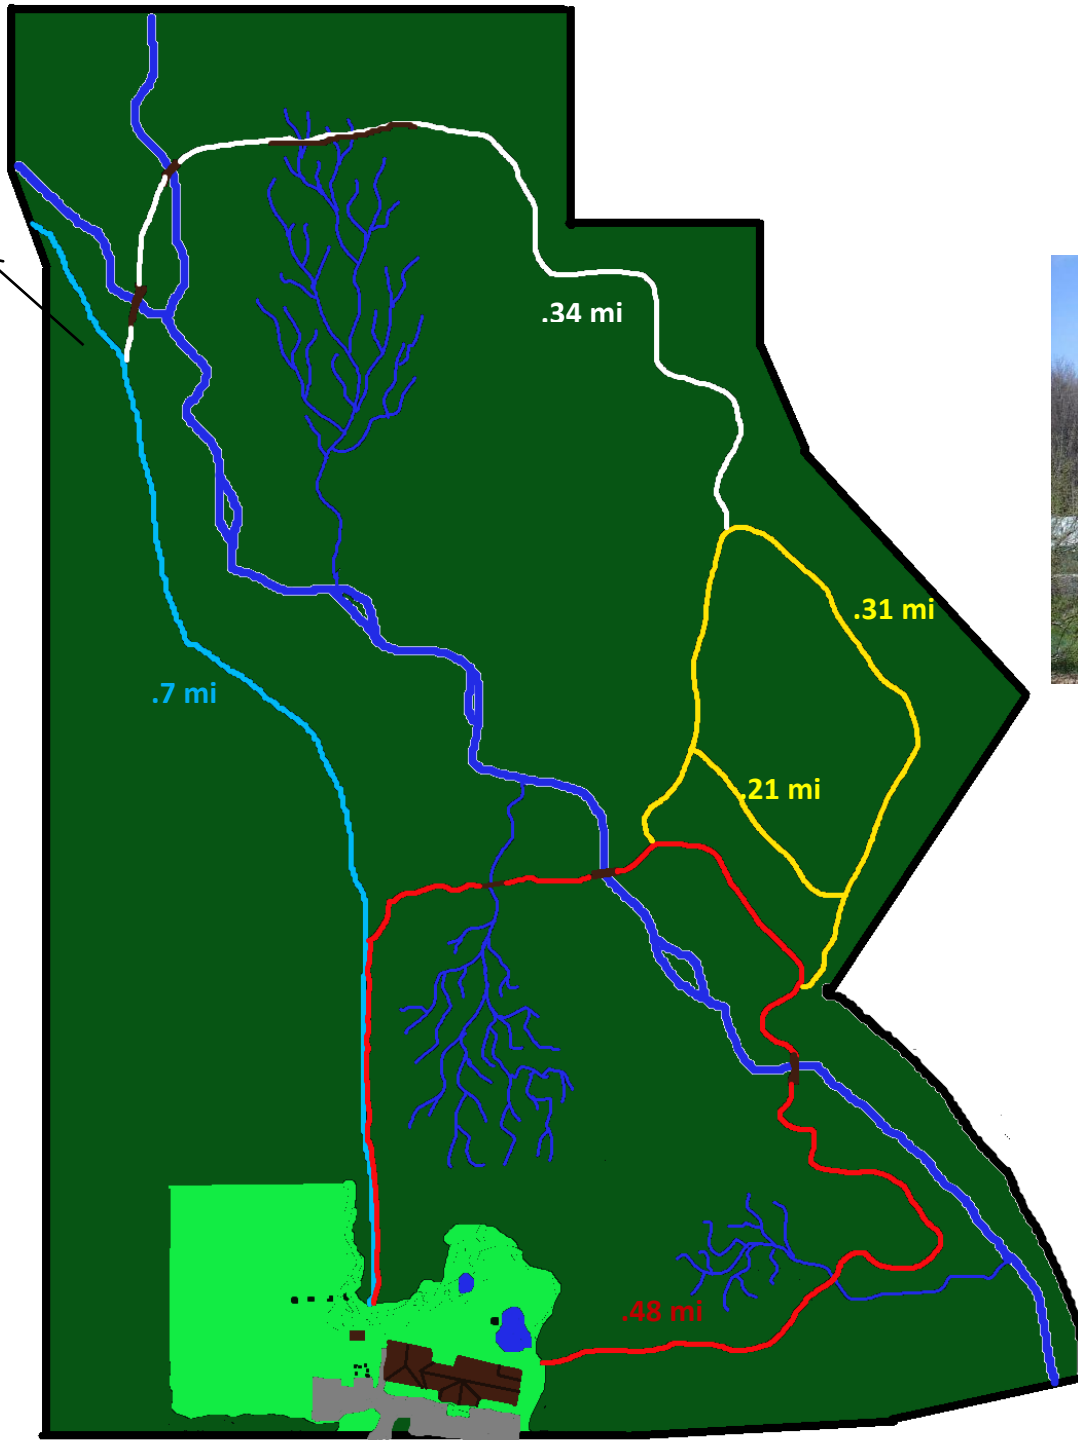

HARRY C. BARNES MEMORIAL

Nature Center

Blue Trail to Sessions Woods

Please respect our wildlife, and our visitors.

All Dogs must be on a leash.

LEGEND

- Blue trail
- Red trail
- White trail
- Yellow trail
- Woodland
- Field
- Brook

Environmental Learning Centers
of Connecticut

Barnes Nature Center Hours

Monday - Closed

Tuesday – Closed

Wednesday - Closed

Thursday - 10:00am- 4:00pm

Friday - 10:00am- 4:00pm

Saturday - 10:00am- 4:00pm

Sunday – 12:00pm- 4:00pm

Trails are open every day, dawn to dusk, free of charge to the public

Wheels Not Permitted

Check us out on Facebook at Environmental Learning Centers of CT, Twitter @ELCCTorg, or Instagram @elcctorg